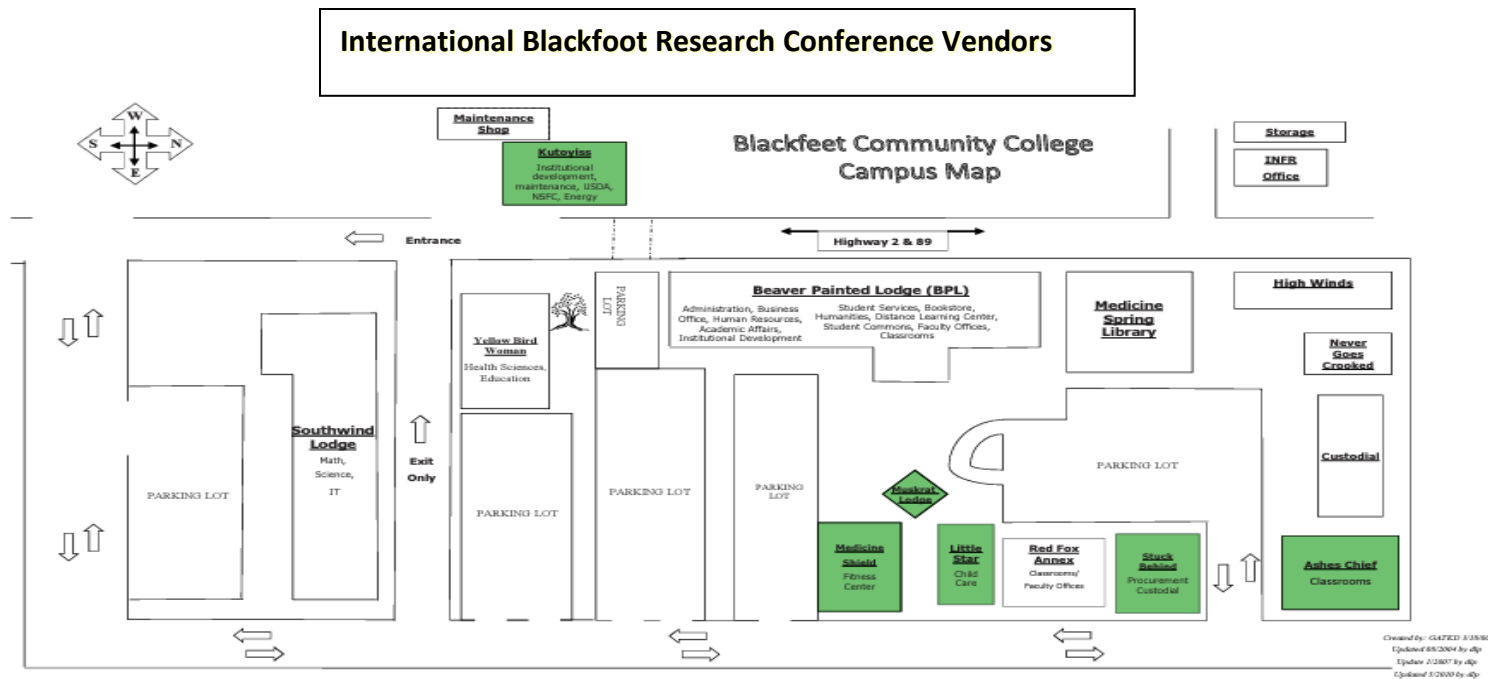

<p>South Wind Lodge Tyler Hoyt Robert Rides at the Door Gabrielle Lindstrom Matthew Johnson Virgil Bullshoe Ashton Smith Roy Weasel Fat Dr. Donald Pepion Lailani Upham Drew Landry Shelly Eli Joyce Spoon Hunter</p>	<p>South Wind Lodge Melissa Weatherwax Darnell Rides at the Door Annabel Crop Eared Wolf Kansie Fox William Singer III Clo Ann Wells Adebusoeye Onanuga Roy M. Weasel Fat Evangelina Macias Dr. Paulette Running Wolf Amber Williamson</p>	<p>Red Fox Helen Augare Lowell Yellowhorn Noreen Plain Eagle Dr. Tiffany Prete Carleigh Grier-Stewart Dr. Meredith Hecker Dr. Rachel Chaphalkar Gabrielle Lindstrom Sofia Baptiste Lisa LaCroix Wendy Bremner Kimmy Houle Souta Calling Last</p>	<p>Red Fox Chyloe Healy Marni Hope Terran Last Gun Noreen Plain Eagle Kimberly Pearson Dr. Ke Wu Ms. Beth Lask Sierra Shade Catherine M. Johnson Samantha Old Elk Laura Larson Elliot Fox</p>	<p>Beaver Painted Lodge Dustin Walter Robert Rides at the Door Dr. Kim Paul Leroy Little Bear Lailani Upham Betty Bastien Delia Twigg Mary Weasel Fat Leonard Weasel Traveller Dr. Maria Zedeno Kyran Kunkel Dr. Annie Belcourt Dr. Paulette Running Wolf Mandy Smoker Broaddus Gene Braverock Dr. Joseph Stone Arthur Westwolf Tyson Running Wolf Danielle Antelope John Gilham Staahsisttayaaki-Dr. Genevieve A. Fox</p>	<p>Beaver Painted Lodge Charlene Burns Darnell Rides at the Door Michael Bruised Head Dr. Iris Pretty Paint Lara Tomov Roy Weasel Fat Calvin Williams Mickey Vallee John Murray Wilbert Fish Shawna Illig Dr. Brad Hall Dr. Kim Paul Sheldon First Rider Dr. Aislinn HeavyRunner-Rioux Amber Logan Andrew Berger-PLHI Lona Running Wolf Marvin Weatherwax Sr. Angel Little Plume</p>
<p>Yellow Bird Woman Duane Mistaken Chief Vernon Gran Sarah DesRosier Gaylene Ducharme</p>					